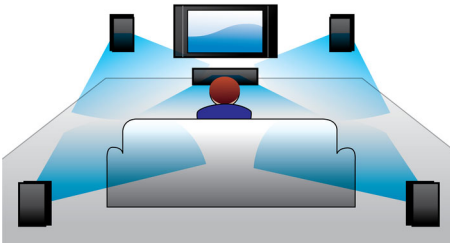

Dolby Digital

Because Dolby Digital standards, the world's leading digital multi-channel audio standards, make use of the way the human ear naturally processes sound, you experience superb quality surround sound audio with realistic spatial cues.