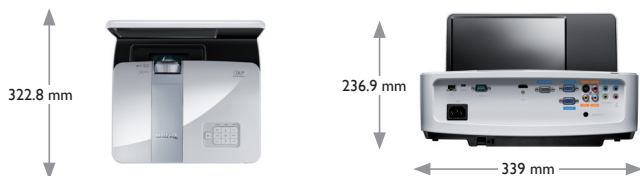

Dimension

Optional Accessories

- Spare Lamp Kit 5J.JCA05.001
- 3D Glasses..... 5J.J9H25.001

Because it matters