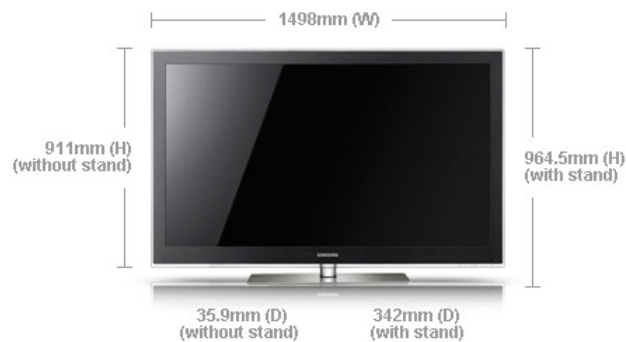

Smooth motions from frame to frame.

1080 FHD Motion

Ever notice how with plasma screens, motions can get a little jerky? Unless you happen to be looking at one of Samsung's new Plasma plus. Every frame is seamlessly smooth because we put 12 full subfields into each frame. That's 600Hz. So contours are crisper, scrolling text sharper and the juddering issue is finally put to rest.

Anyone can say they have the clearest picture. But only Full HD 1080p has twice the detail and twice the resolution of regular HDTV. It delivers dazzlingly, rich colour and vivid details. And even corrects the errors from standard definition content. It's definitely not your father's HD.

Features and specifications are subject to change without prior notification.

[Top](#)

Spec

Series	Series	7
Display	Real Black Filter	Yes
	Ultra Clear Panel	N/A
Video	Screen Size	63" (159cm)
	Resolution	1920 x 1080
	1080 FHD Motion	Yes
	600Hz Subfield Motion	Yes
	Dynamic Contrast Ratio	Mega DCR
	Cinema Smooth	Yes
	Picture Engine	3D Hyper Real Engine
	Wide Colour Enhancer	Yes
	Film Mode (Cinema Progressive)	Yes
	Motion Judder Canceller	No
	Number of Colors (Expressed)	Natural True Colour (18bit)
	Wide Color Enhancer Plus	Yes
Audio	Clear Motion Rate	N/A
	Dolby	Dolby Digital Plus, Dolby Pulse
	SRS	SRS Theatre Sound
	dts 2.0 + Digital Out	Yes
	Sound Output (RMS)	15W x 2