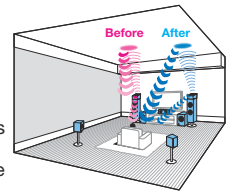

MCACC Pro Auto Room Tuning

MCACC Pro, the pinnacle of Pioneer's auto room tuning technology, analyses the phase and group delay characteristics to precisely control phase differences between speakers. MCACC Pro corrects phase differences in all ranges and all channels, from phase difference in the original audio material to the sound emitted from the speakers.

Full Band Phase Control

Pioneer's Phase Control technology effectively eliminates phase lag and significantly improves the multi-channel sound without any extra operation. Furthermore, The Full Band Phase Control technology focuses on the group delay in the speaker network filter, and adjusts the phase of each unit as well as the group delay for each speaker. Multi-range speakers gain the sound coherence of full-range speakers, while retaining the wide frequency range advantage. In an environment where the phase of all units and all channels are precisely controlled, a remarkably clear sound location with a surrounding feel is achieved. In combination with MCACC Pro, the ideal multi-channel reproduction environment can be created, which faithfully replicates object audio and the intention of the directors.

Reflex Optimizer

High directivity sound reflects off the ceiling, while low directivity sound directly reaches the ears. This difference causes a phase shift, making the sound feel uncomfortable. To solve this, the new technology optimizes the performance of your up-firing elevation speakers for your listening environment, by aligning the phase of direct and indirect sound, matching the basic tone, and optimizing the upward-oriented frequencies. The result is overall seamless sound with Dolby enabled speakers, allowing the ideal reproduction of three-dimensional surround sound.