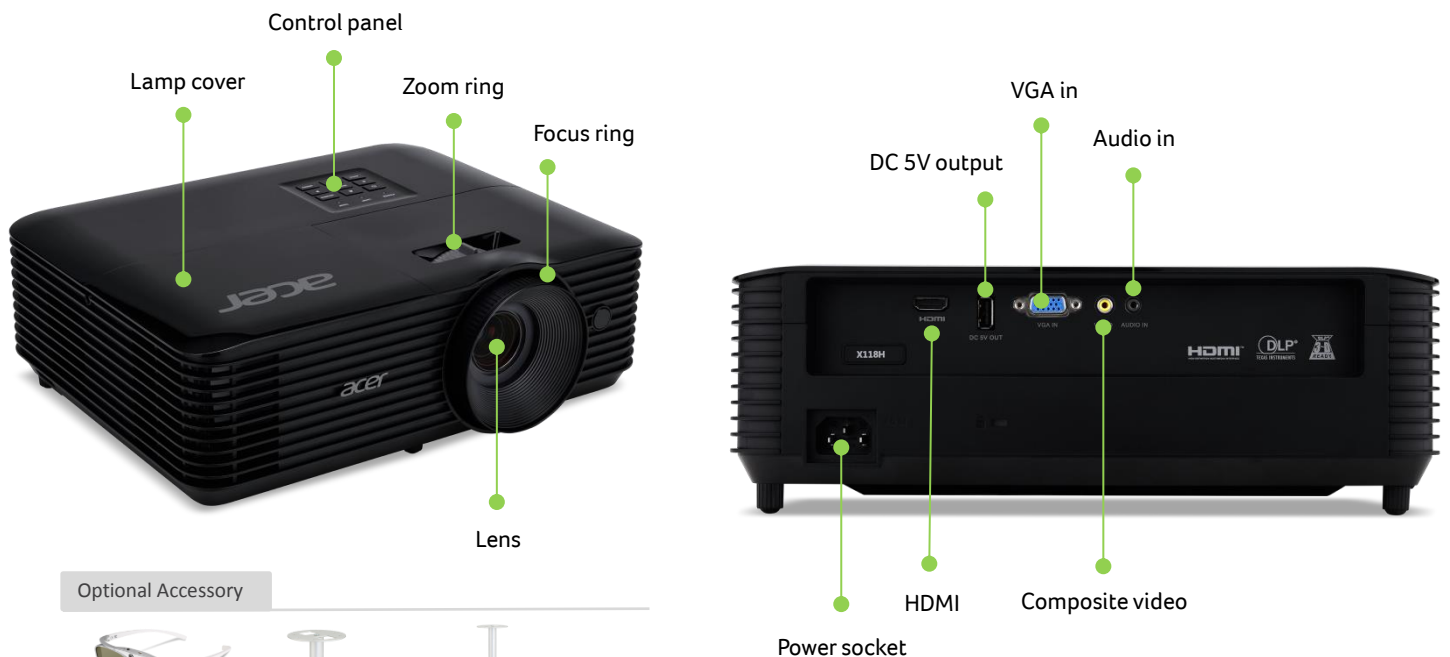

Product Specifications

Model name	Acer X118H
Projection system	DLP®
Resolution	SVGA (800 x 600) Maximum WUXGA (1,920 x 1,200)
Brightness	3,600 ANSI Lumens (Standard), 2,800 ANSI Lumens (ECO)
Aspect ratio	4:3 (Native), 16:9 (Supported)
Contrast ratio	Dynamic Black 20,000:1
Throw ratio	1.94 ~ 2.16 (51" @ 2m)
Projection lens	F = 2.41 ~ 2.53, F = 21.85 ~ 24.01mm Manual Zoom & Focus
Keystone correction	+/- 40° (Vertical, Manual)
Lamp life	4,000 Hours (Standard), 6,000 Hours (ECO), 10,000 Hours (ExtremeEco)
Noise level	30 dBA (Standard), 24 dBA (ECO)
Input interface	Analog RGB/Component Video (D-sub) x 1 Composite Video (RCA) x 1 HDMI (Video, Audio, HDCP) x 1 PC Audio (Stereo mini jack) x 1
Output interface	DC Out (5V/2A, USB Type A) x 1
Control interface	USB (Type A) x 1, share output port
Dimensions	313 x 240 x 113.7mm (12.3" x 9.4" x 4.5")
Weight	2.7 Kg (6.17 lbs)

Feature Highlights

Expressive display

- SVGA (800 x 600)
- 3,600 ANSI lumens
- Dynamic Black 20,000:1
- Acer LumiSense
- Acer BlueLight Shield
- Acer ColorBoost3D
- Acer ColorSafe II
- DLP 3D ready

Enhanced usability

- 3W speaker
- AC power on
- Instant Resume
- Fast Pack
- Sealed optical engine

Installation flexibility

- Keystone correction 40 degrees
- Top-loading lamp

Eco-friendly functionality

- Acer EcoProjection
- Lamp life up to 10,000 hours in ExtremeEco mode

Acer LumiSense

LumiSense incorporates a clever content-aware process. It analyzes projected content frame by frame and dynamically adjusts image visibility to optimum levels. Thanks to LumiSense intelligent judgment and dynamic adjustment, all dark scenes are clearly displayed with no loss of detail.