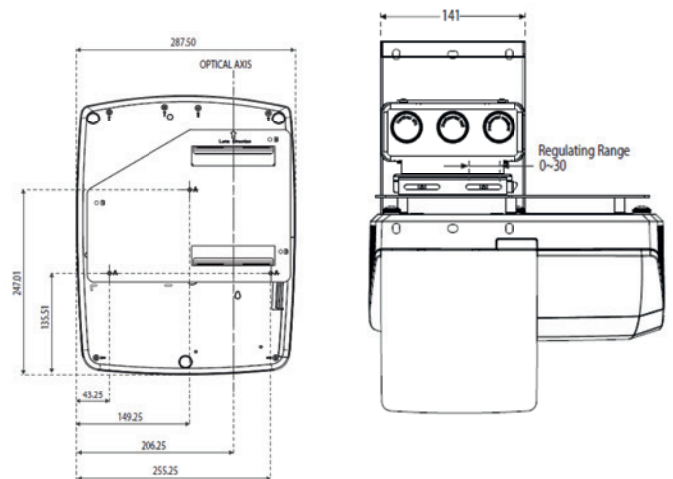

Ceiling Mount Chart

BenQ Europe B.V.

Meerenakkerweg 1-17
5652 AR Eindhoven
The Netherlands
Tel: +31 88 8889200

BenQ.eu

© 2019 BenQ Corp. Specifications may vary by region, please visit your local stores for details. Actual product's features and specifications are subject to change without notice. This material may include corporate names and trademarks of third parties which are the properties of the third parties respectively. Latest Update: 2019-01-31

BENQ