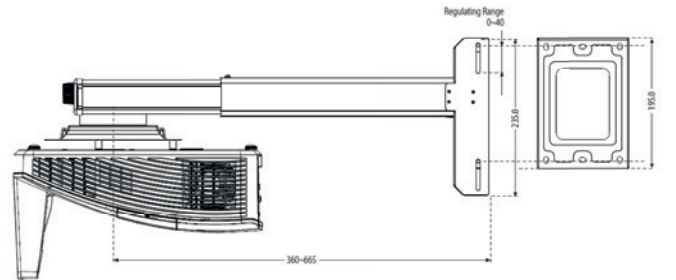

Ceiling Mount Chart

BenQ Europe B.V.

Meerenakkerweg 1-17
5652 AR Eindhoven
The Netherlands
Tel: +31 88 8889200

BenQ.eu

© 2019 BenQ Corp. Specifications may vary by region, please visit your local stores for details. Actual product's features and specifications are subject to change without notice. This material may include corporate names and trademarks of third parties which are the properties of the third parties respectively. Latest Update: 2019-01-31

BENQ