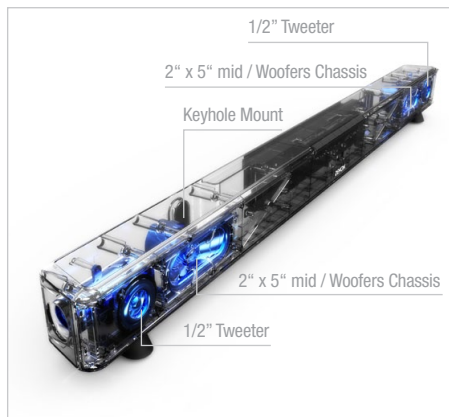

Bluetooth Wireless Streaming

The Bluetooth wireless input enables audio to be streamed from compatible Bluetooth enabled devices such as smartphones, tablets or computers (with Bluetooth A2DP capability).

Multiple Digital and Analogue Inputs

A wide range of connectivity options, including optical and coaxial digital and analogue inputs, allows older model TVs and set top boxes, as well as DVD / CD players and other portable music players, to be connected to the DHT-S514.

Dolby Digital and DTS Decoding

Denon Virtual Surround mode delivers home cinema surround sound simulation with Dolby Digital and DTS decoding from Blu-ray, DVD, DVB and other surround encoded media. Advanced psychoacoustic algorithms realistically simulate a multi-channel home theater surround sound speaker system.

Selectable Listening Modes & Night Mode

As well as Virtual Surround mode, three selectable custom sound modes enhance playback of Movie soundtracks or Music content. Dialogue mode delivers clear hi-fidelity sound with no acoustic enhancements. Additionally, Night Mode lets you enjoy hi-fidelity sound without sudden high jumps in volume, so you can watch TV late into the night without disturbing other household members.