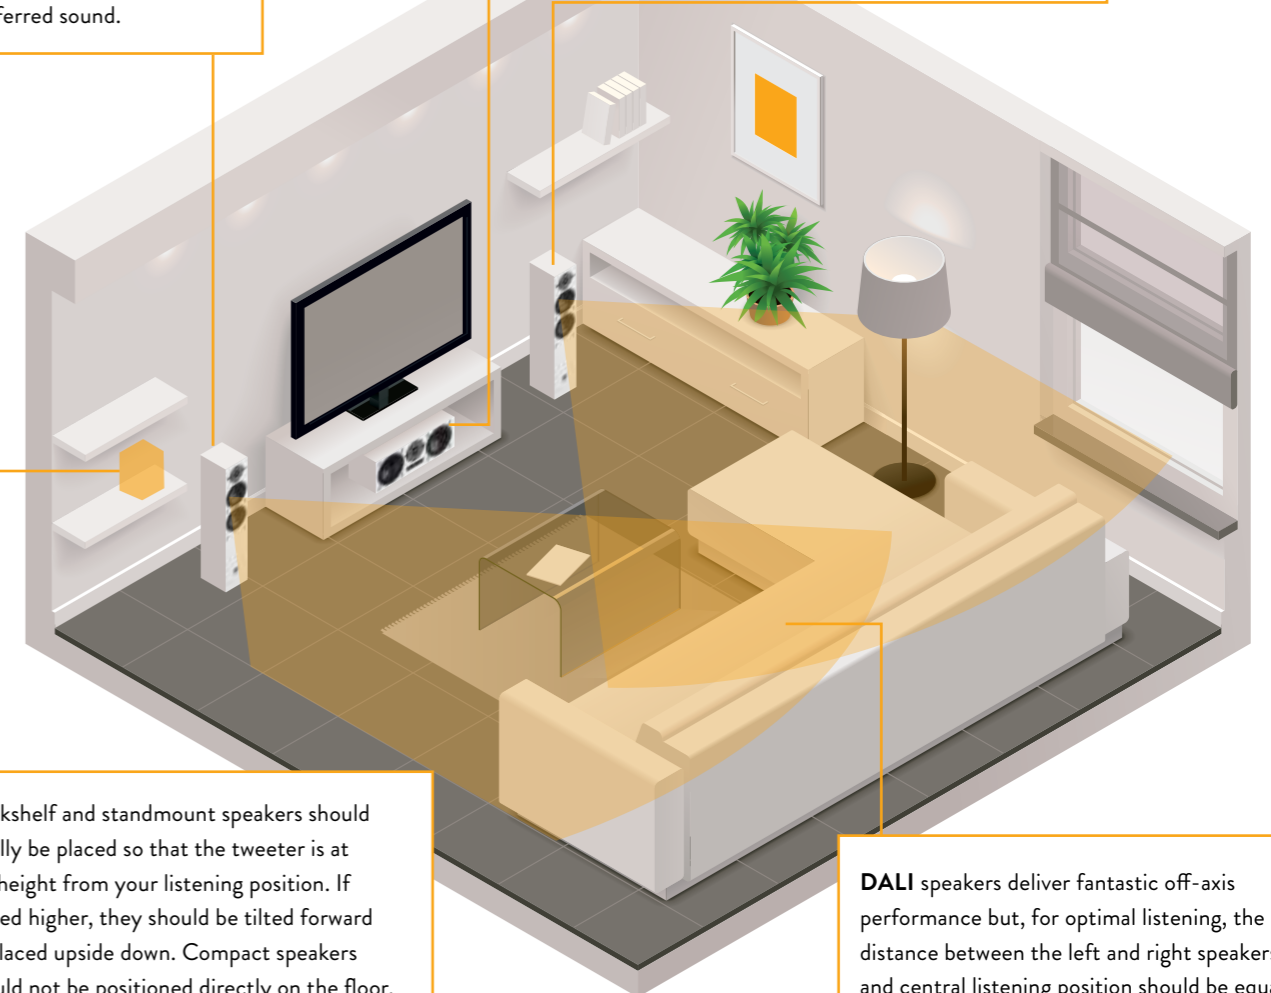

PLACING YOUR SPEAKERS

DALI loudspeakers are capable of exceptional performance, with a wide dispersion making placement much easier than with rival speakers. Here are some tips for getting the best out of them.

Bass performance will be affected by your speaker's position. Begin by placing it 20 - 30 cm from the wall and experiment to find your preferred sound.

Place the centre speaker directly above or below the television.

Thanks to their excellent off-axis response, DALI OBERON speakers do not need to be angled towards a central listening position.

Bookshelf and standmount speakers should ideally be placed so that the tweeter is at ear height from your listening position. If placed higher, they should be tilted forward or placed upside down. Compact speakers should not be positioned directly on the floor.

DALI speakers deliver fantastic off-axis performance but, for optimal listening, the distance between the left and right speakers and central listening position should be equal.

DALI OBERON VOKAL

The centrepiece for any OBERON surround sound system, the DALI OBERON VOKAL has been designed to integrate perfectly with any of the other speakers in the series.

With a 29mm ultra-lightweight soft dome tweeter and two 5¼-inch wood fibre SMC-based woofers, the OBERON VOKAL centre speaker is designed to sit directly above or below your screen to deliver a precise, clear and detailed movie or concert soundtrack.

woofers: Two 5¼-inch wood fibre SMC
tweeter: 29mm soft dome
size: 441 x 295 x 161mm

DALI OBERON sets a new benchmark for affordable audiophile speakers