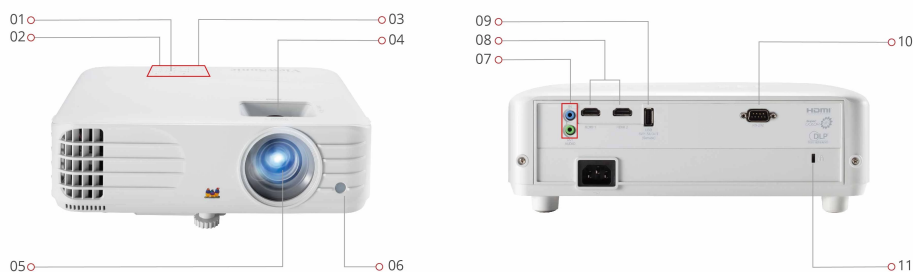

Product Description

The ViewSonic PX701HDH is a high brightness 3,500 ANSI lumens projector featuring a Full HD 1080p resolution that offers impressive visual performance in a brightly lit living room or meeting room. The projector adopts the latest lamp design to extend lamp life of up to 20,000 hours under SuperEco+ mode, effectively reducing lamp replacement and maintenance costs. A digital lens shift allows users to make adjustments by remote control, it's also compatible with the vColorTuner function for color profile exchange and adjustments. The dual HDMI inputs and USB power supply allow users to connect to a multitude of multimedia devices for gaming, movies, or a wireless dongle for wireless presentation.

1. Keypad
2. LED Indicator
3. Power Key
4. Zoom/Focus
5. Projection Lens
6. Front IR
7. Audio In/Out

8. HDMI
9. USB Type A
10. RS232
11. Kensington Lock

Visit Us

www.viewsonic.com

SPECIFICATION

Native Resolution:	1920x1080
DMD Type:	DC3
Brightness:	3500 (ANSI Lumens)
Contrast Ratio with SuperEco Mode:	12000:1
Display Color:	1.07 Billion Colors
Light Source Type:	Lamp
Light Source Life (hours) with Normal Mode:	5000
Light Source Life (hours) with SuperEco Mode:	20000
Lamp Watt:	203W
Lens:	F=2.0-2.05, f=15.843-17.445mm
Projection Offset:	110%+/-6%
Throw Ratio:	1.5-1.65
Optical Zoom:	1.1x
Digital Zoom:	0.8x-2.0x
Image Size:	30"-300"
Throw Distance:	1m-10.96m (100"@3.32m)
Keystone:	+/- 40° (V)
Lens Shift V. Range:	+/- 5% (Digital)
Audible Noise (Normal):	31dB
Audible Noise (Eco):	27dB
Input Lag:	16ms
Resolution Support:	VGA(640 x 480) to WUXGA_RB(1920 x 1200) *RB-Reduced Blanking
HDTV Compatibility:	480i, 480p, 576i, 576p, 720p, 1080i, 1080p
Horizontal Frequency:	15K-102KHz
Vertical Scan Rate:	23-120Hz