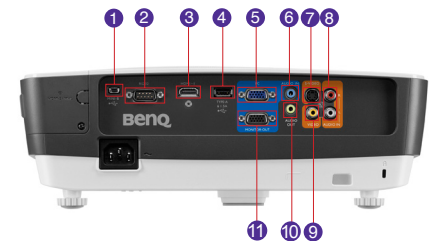

*Lamp life results will vary depending on environmental conditions and usage. Actual product's features and specifications are subject to change without notice.

DIMENSIONS

INPUT / OUTPUT TERMINALS

- 1 USB Type B Mini
- 2 RS232
- 3 HDMI I
- 4 USB Type A
- 5 Computer In (D-sub 15 pin)
- 6 Audio in (Mini)
- 7 S-Video In
- 8 Audio in (L/R)
- 9 Composite Video In
- 10 Audio Out (Mini)
- 11 Monitor Out