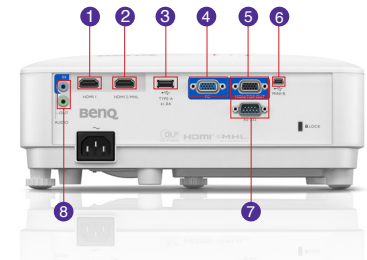

*The Contrast is measure by Full On Full Off standard.

KEY FEATURES

- Superior Short Throw Projection (100" @ 1.5 meter)
- Low Input Lag for Smoother Gaming
- LumiExpert for viewing comfort
- Powerful 5W Stereo Speaker
- Native 1080p Full-HD Image Quality

INPUT / OUTPUT TERMINALS

- 1 HDMI-I
- 2 HDMI-2/MHL
- 3 USB Type A (1.0A power)
- 4 Computer In-1 (D-sub 15pin, Female)
- 5 Monitor Out (D-sub 15pin, Female)
- 6 USB Type B (Service)
- 7 RS232 In (D-sub 9pin, male)
- 8 Audio In/Out (mini jack)