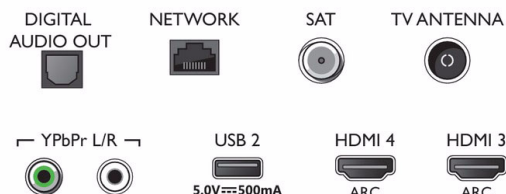

Bottom

Issue date 2019-05-28

Version: 4.1.1

12 NC: 8670 001 57783
EAN: 87 18863 01911 5

© 2019 Koninklijke Philips N.V.
All Rights reserved.

Specifications are subject to change without notice.
Trademarks are the property of Koninklijke Philips N.V.
or their respective owners.

www.philips.com

* EPG and actual visibility (up to 8 days) is country and operator dependent.
* Android App offerings vary per country. For more details please visit your local Google Play Store.
* Energy consumption in kWh per year, based on the power consumption of the television operating 4 hours per day for 365 days. The actual energy consumption will depend on how the television is used.
* The TV supports DVB reception for 'Free to air' broadcast. Specific DVB operators may not be supported. An up to date list can be found in the FAQ section of the Philips support website. For some operators Conditional Access and subscription are required. Contact your operator for more information.
* Philips TV Remote app and related functionalities vary per TV model, operator, and country, as well as smart device model and OS. For more details please visit: www.philips.com/TVRemoteapp.
* Smart TV app offerings vary per TV model and country. For more details please visit: www.philips.com/smarttv.
* USB recording for digital channels only, recordings may be limited by broadcast copy protection (CI+). Country and channel restrictions may apply.
* Please note that your Amazon Apps may not always be available in your country. (Currently Amazon apps works only in UK, Germany, Austria)
* This television contains lead only in certain parts or components where no technology alternatives exist in accordance with existing exemption clauses under the RoHS Directive.
* Its functionality is subject to ChromeCast built-in apps and smart devices. For more details, please visit ChromeCast built-in product pages.