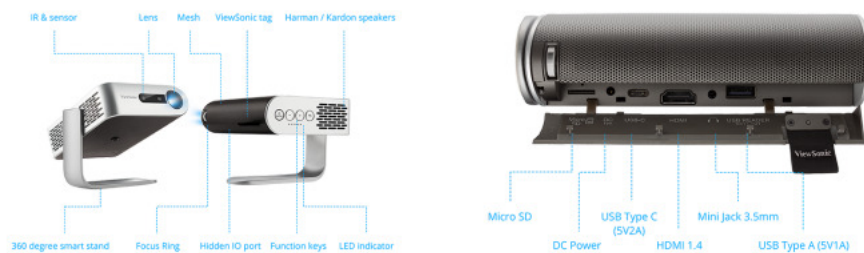

Key Features

- Wireless screen mirroring and Wi-Fi connection to App store
- Dual integrated Harman Kardon Bluetooth speakers
- Smart Stand for 360 degree projection
- USB Type-C Connectivity
- iF Award winning design

Product Description

The ViewSonic M1+ is an ultra-portable WVGA LED projector that delivers convenient entertainment in any room. With a built-in battery and over 30,000 hours of operational life, this projector will deliver years of multimedia entertainment wherever it goes. Weighing less than 1kg, the M1+'s compact and lightweight design makes it ideal for moving from room to room, or for indoor/outdoor usage. The projector's smart stand provides for simple 360-degree setup, while also doubling as a lens cover. Once the lens is uncovered, the projector automatically powers on with full brightness for instant entertainment. The lens also features a safety auto-off feature that powers down the projector when objects are detected too close to the lens. Dual Harman Kardon Bluetooth speakers provide crisp and clear sound for multimedia content, while a short throw lens can display large images in small spaces. Integrated Wi-Fi connectivity lets you stream from your favourite content providers - making the M1+ a great option for sharing and displaying videos and other multimedia content. The M1+'s versatile connectivity options include a MicroSD card slot, USB Type-A, and USB Type-C connections.

INPUT

HDMI:	1 (HDMI 1.4/ HDCP 1.4)
SD Card:	Micro SD (32GB, SDHC)
USB Type C:	1 (5V/ 2A)
USB Type A:	1 (USB2.0 Reader, share with power)
Wifi Input:	1 (5Gn)
Bluetooth Input:	1

OUTPUT

Audio out (3.5mm):	1
Speaker:	3W Cube x2
USB Type A (Power):	1 (USB2.0 - 5V/ 1A, share with USB reader)